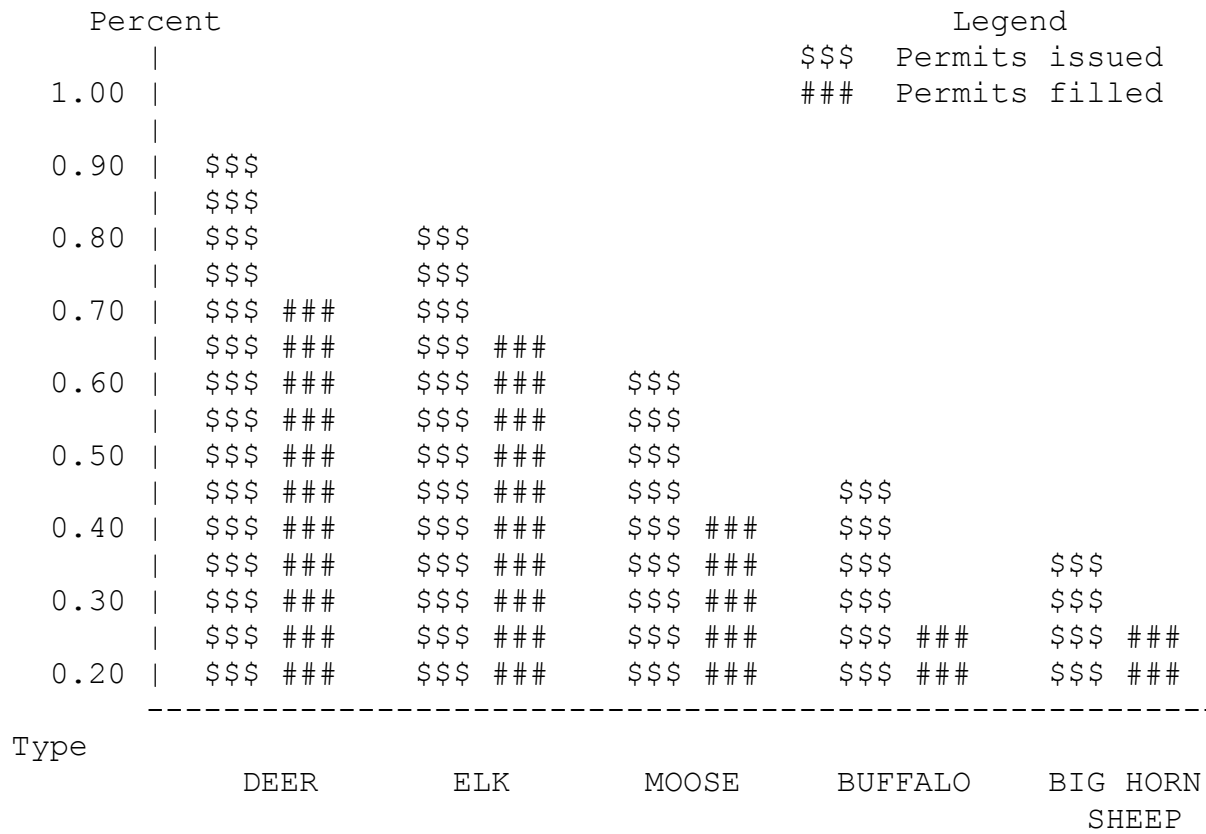

Lone Pine National Park
BIG GAME PERMITS

No. of Permits issued / No. of Permits filled